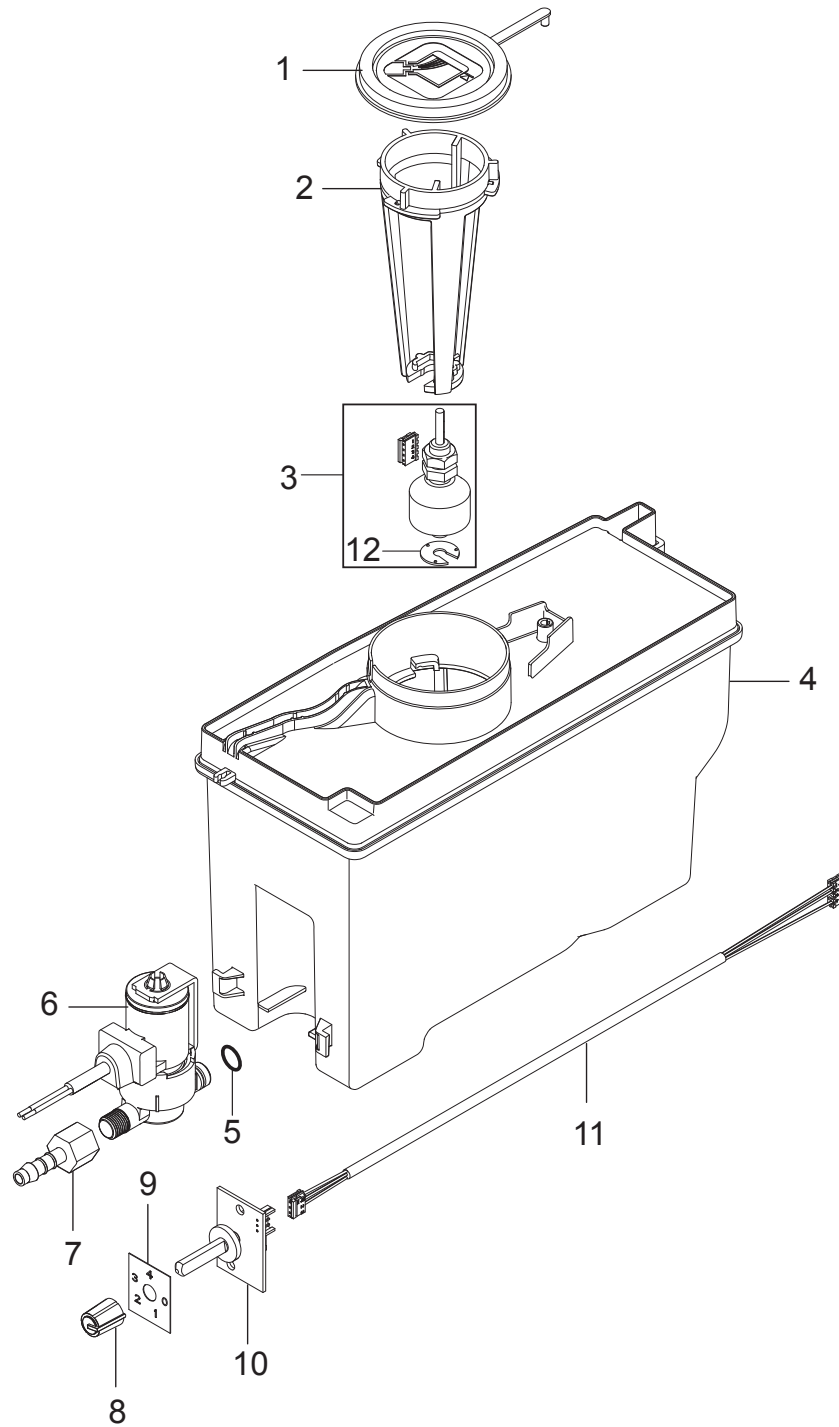

Part Notes:

- [1] - Mounting instructions MH Nilfisk hose reel
- [2] - 106403184 - Hose reel
 TSB-PPW-2019-005 MH Hose Reel Screw 107143124 can break
 DE TSB-PPW-2019-005 MH Schlauchtrommel Schraube 107143124 kann brechen
- [3] - Up to 07.2016
- [4] - TSB-PPW-2016-018 MH 4M Hose Reel Circlip