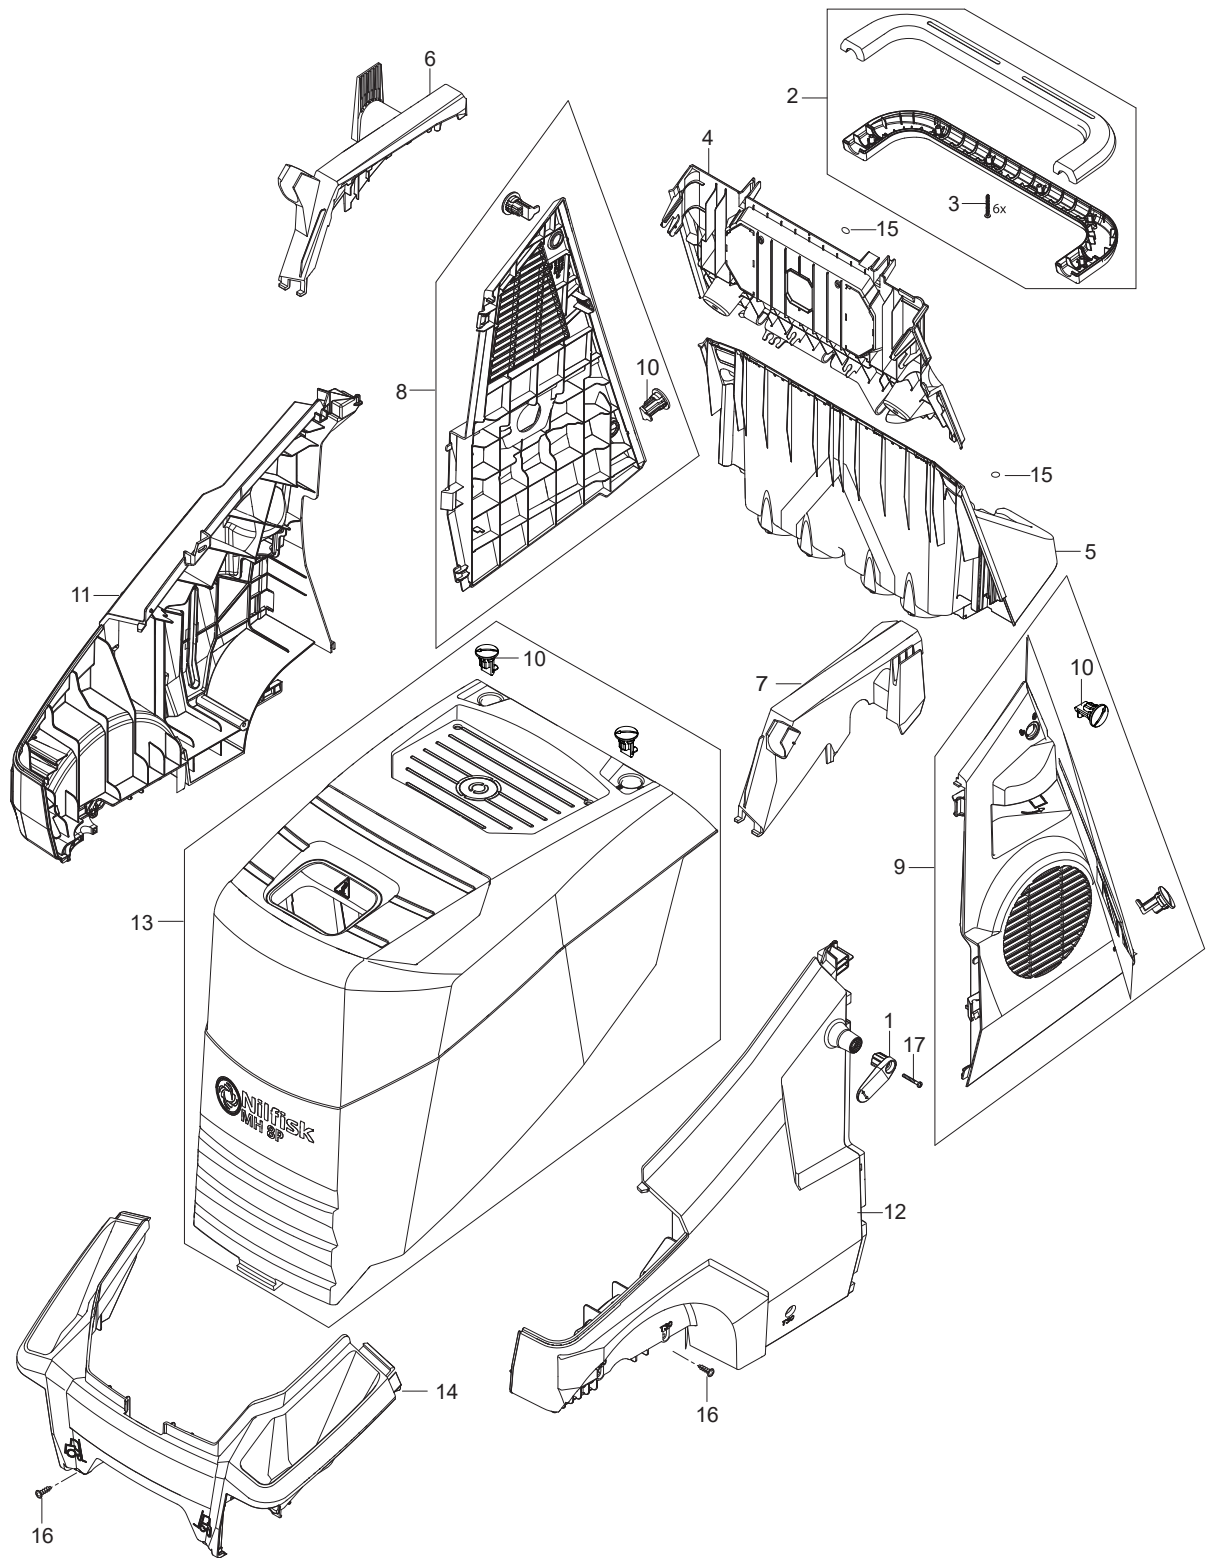

Pos.	Artikel-Nr.	Menge	Variante	Notes
1	107143025	1	CABLE HOOK CLAMP BLUE	
2	101118192	1	HANDLE KIT	
3	909100148	6	Ejotschraube K40x30 WN 14	
4	107143013	1	REAR END TOP	
5	107143014	1	REAR END BOTTOM	
6	107143021	1	COVERING FOR HANDLE RIGHT	
7	107143022	1	COVERING FOR HANDLE LEFT	
8	107143023	1	DOOR W/LOCKS MPU NA5-NA6 RIGHT	
9	107143019	1	DOOR LEFT W/LOCKS	
10	301001261	6	Verriegelung	
11	107143130	1	SIDE BUMPER LARGE RIGHT	
12	107143131	1	SIDE BUMPER LARGE LEFT	
13	101118232	1	CABINET MH 8P NILFISK KIT	
14	107143015	1	FRONT BUMPER	
15	107143009	6	BLIND PLUG D16.5 FOR T30 BLACK PE	
16	107143018	12	SCREW M6X16	
17	107141838	7	SCHRAUBE K50X18 WN1451 SCHWARZ TORX 20